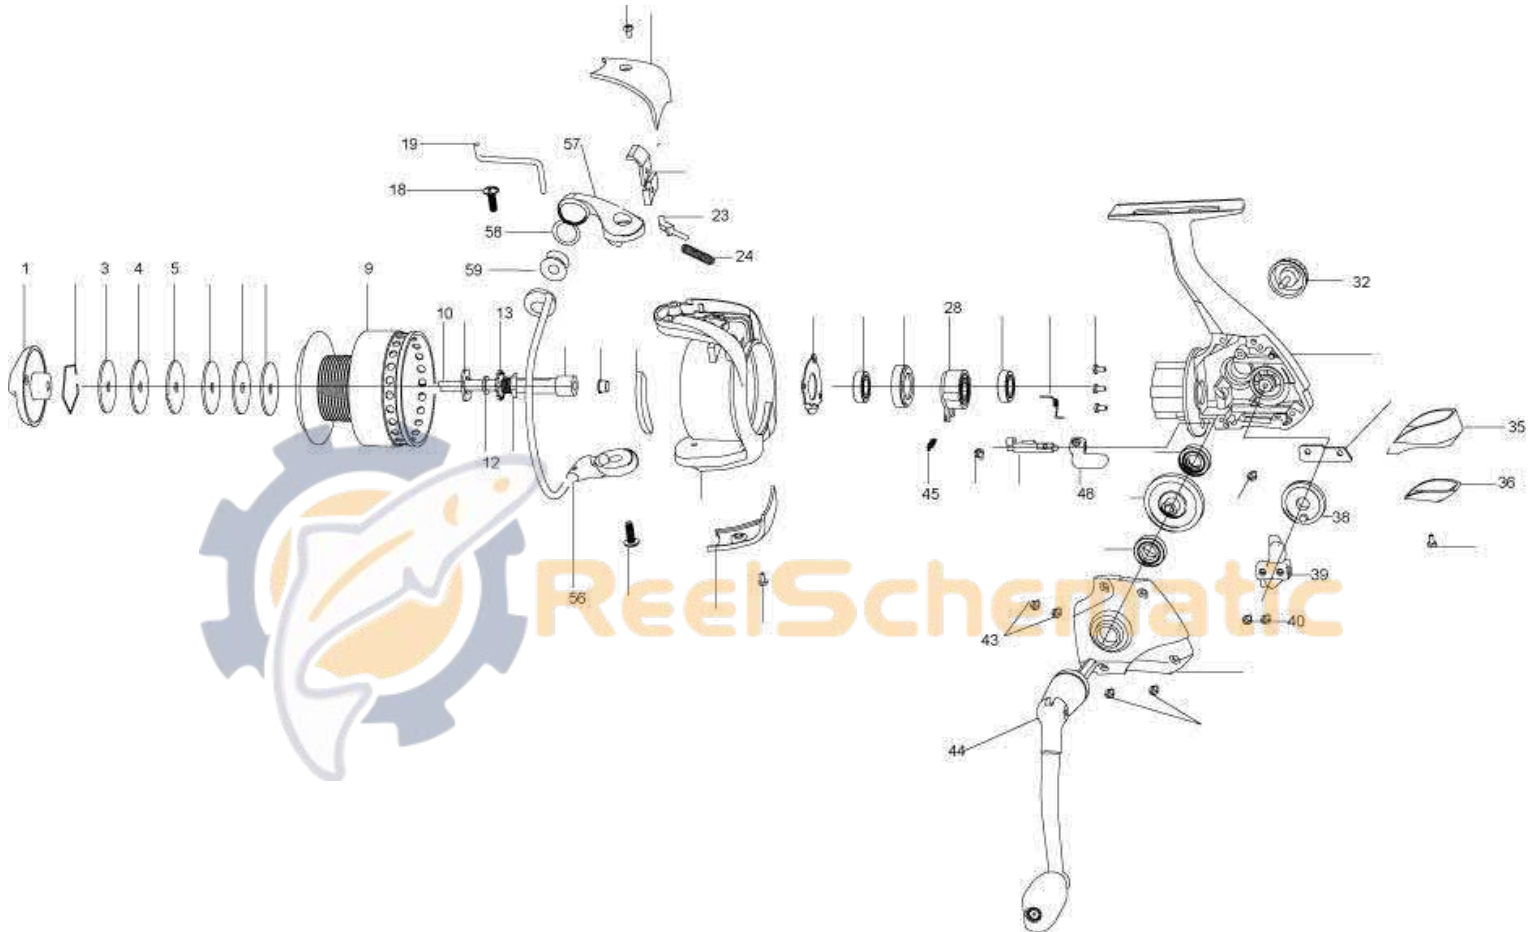

# QUANTUM<sup>®</sup>

## Optix OP40FB

**Quantum OP40FB Spinning Reel Part List**

Key #	Description	Part No.	Key #	Description	Part No.
1	Drag Knob Assembly	ZG332-01	28	Clutch Assembly	KG063-01
3	Drag "D" Washer	ZG081-01	32	Handle Screw Cap Assembly	KG249-01
4	Drag Felt Washer	ZG033-01	38	Oscillation Gear	ZG053-01
5	Drag "Ear" Washer	ZG080-01	39	Oscillation Slider	ZG025-01
9	Spool Assembly	ZG321-51	40	Oscillation Slider Screw	KG100-01
10	Centershaft	ZG015-51	44	Handle Assembly	YG318-01
12	Drag Spool Washer	YG030-51	45	Clutch Spring	KG216-01
13	Clicker Gear	YG037-51	56	Bail Assembly	ZG347-51
18	Arm Lever Screw	KG077-01	57	Arm Lever	ZG007-01
19	Kick Lever	ZG019-51	59	Line Roller	YG004-01
23	Bail Trip Shaft	ZG031-01			
24	Bail Trip Spring	ZG022-01			